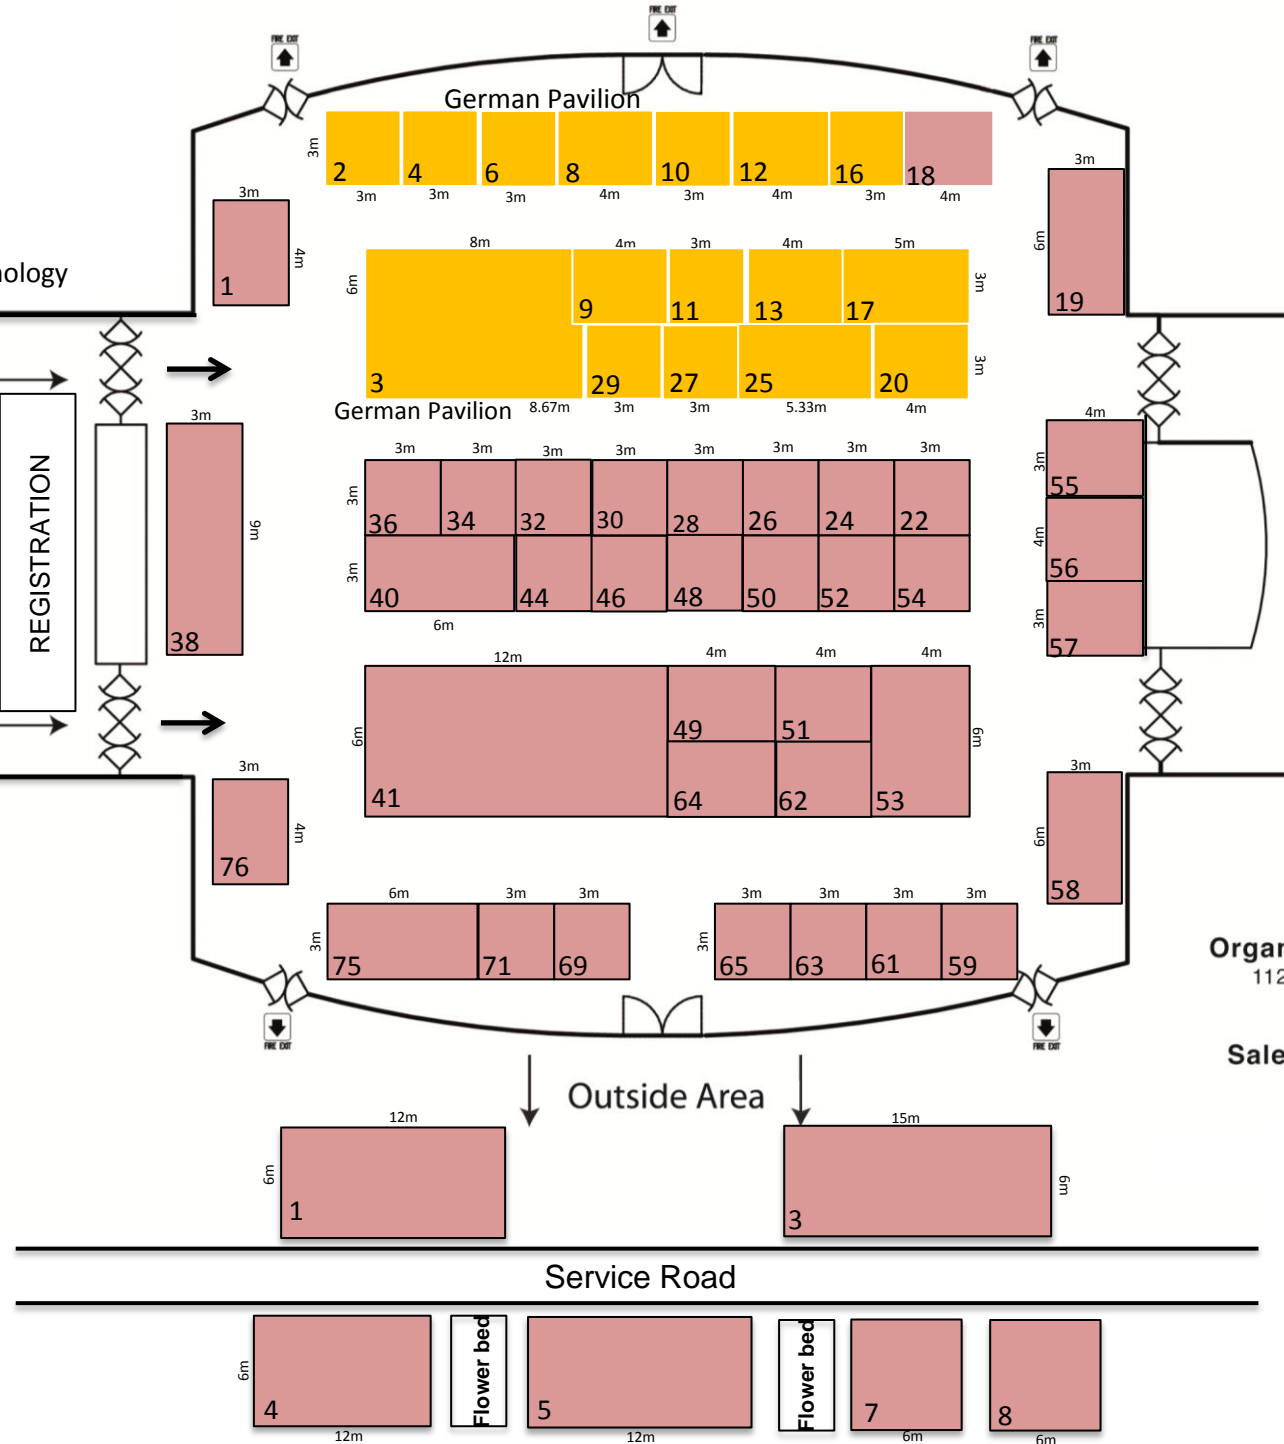

# EXHIBITION FLOOR PLAN

Eleventh International Exhibition and Conference on Trenchless Technology

CONFERENCE HALL

MAIN ENTRANCE

German Pavilion  
 213 sqm

**Organised by Westrade Group Ltd**  
 112-114 High Street | Rickmansworth  
 Hertfordshire | WD3 1AQ | UK  
  
**Sales Office** | T: +44 (0)1923 723 990  
 E: pharwood@westrade.co.uk  
 E: shillyard@westrade.co.uk