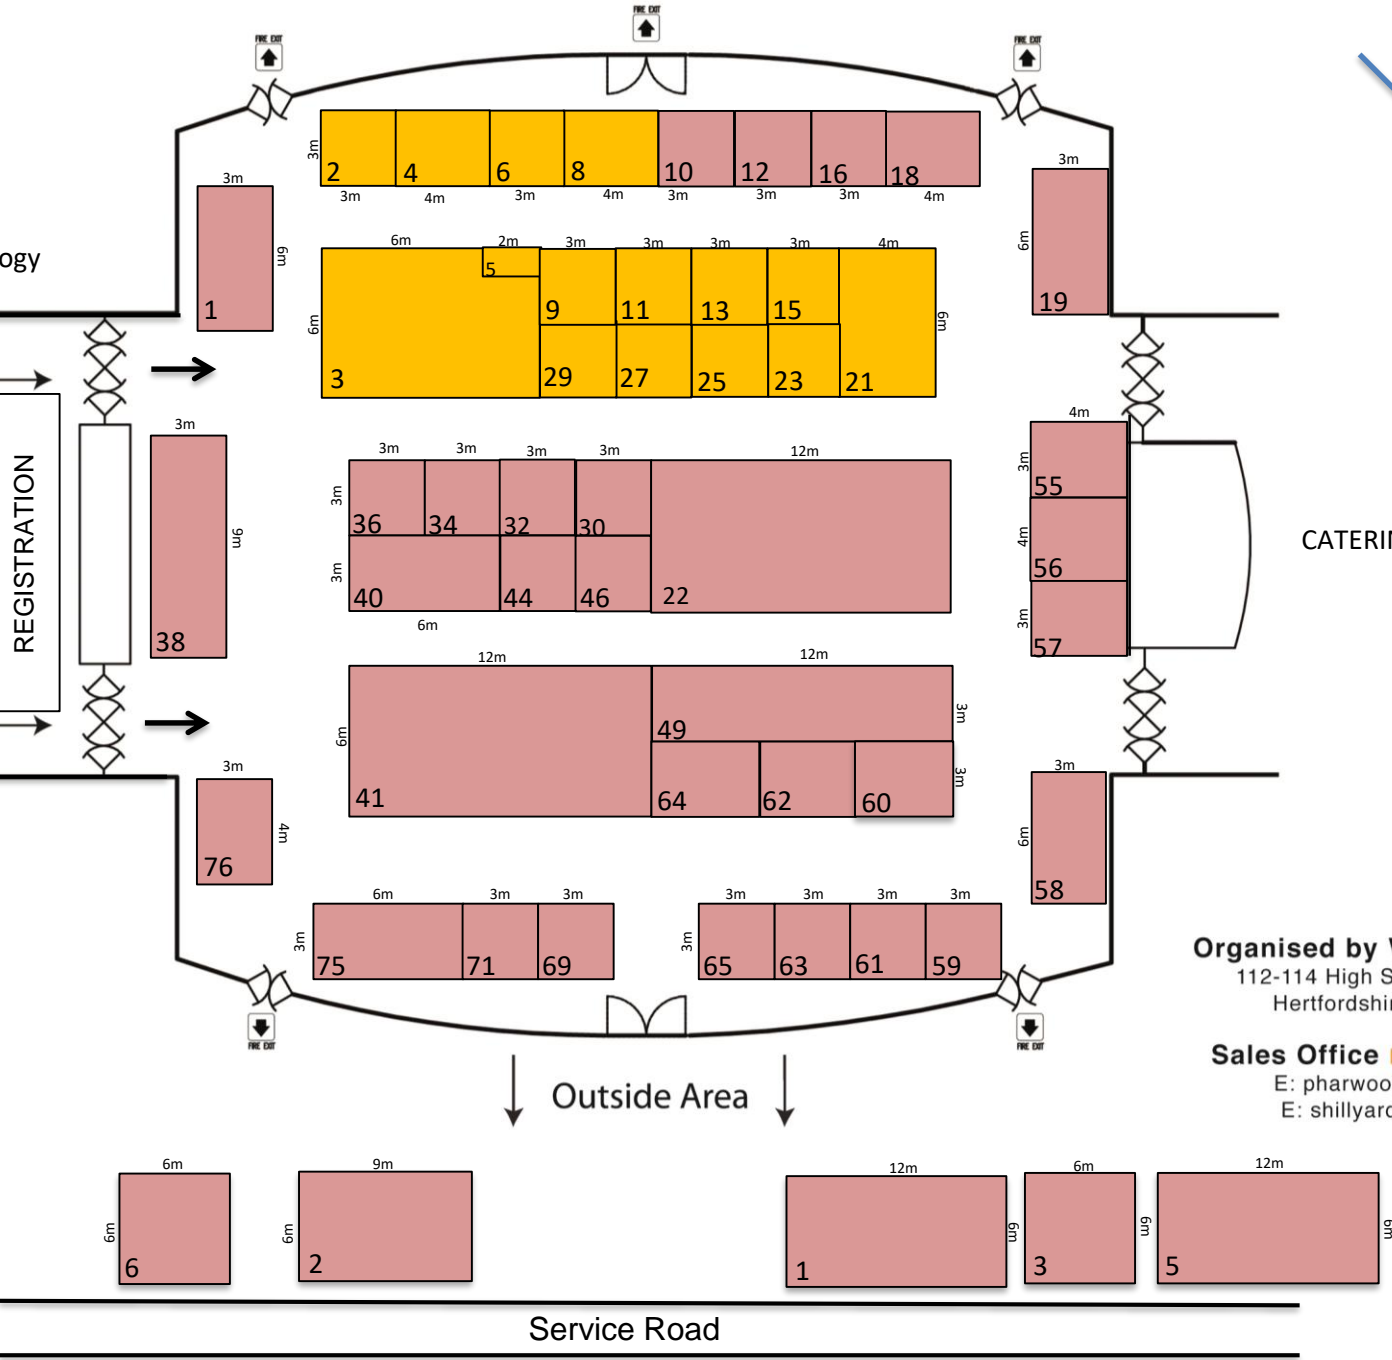

Twelfth International Exhibition and Conference on Trenchless Technology

EXHIBITION FLOOR PLAN

German Pavilion

CONFERENCE HALL

MAIN ENTRANCE

CATERING AREA

Organised by Westrade Group Ltd
 112-114 High Street | Rickmansworth
 Hertfordshire | WD3 1AQ | UK
Sales Office | T: +44 (0)1923 723 990
 E: pharwood@westrade.co.uk
 E: shillyard@westrade.co.uk